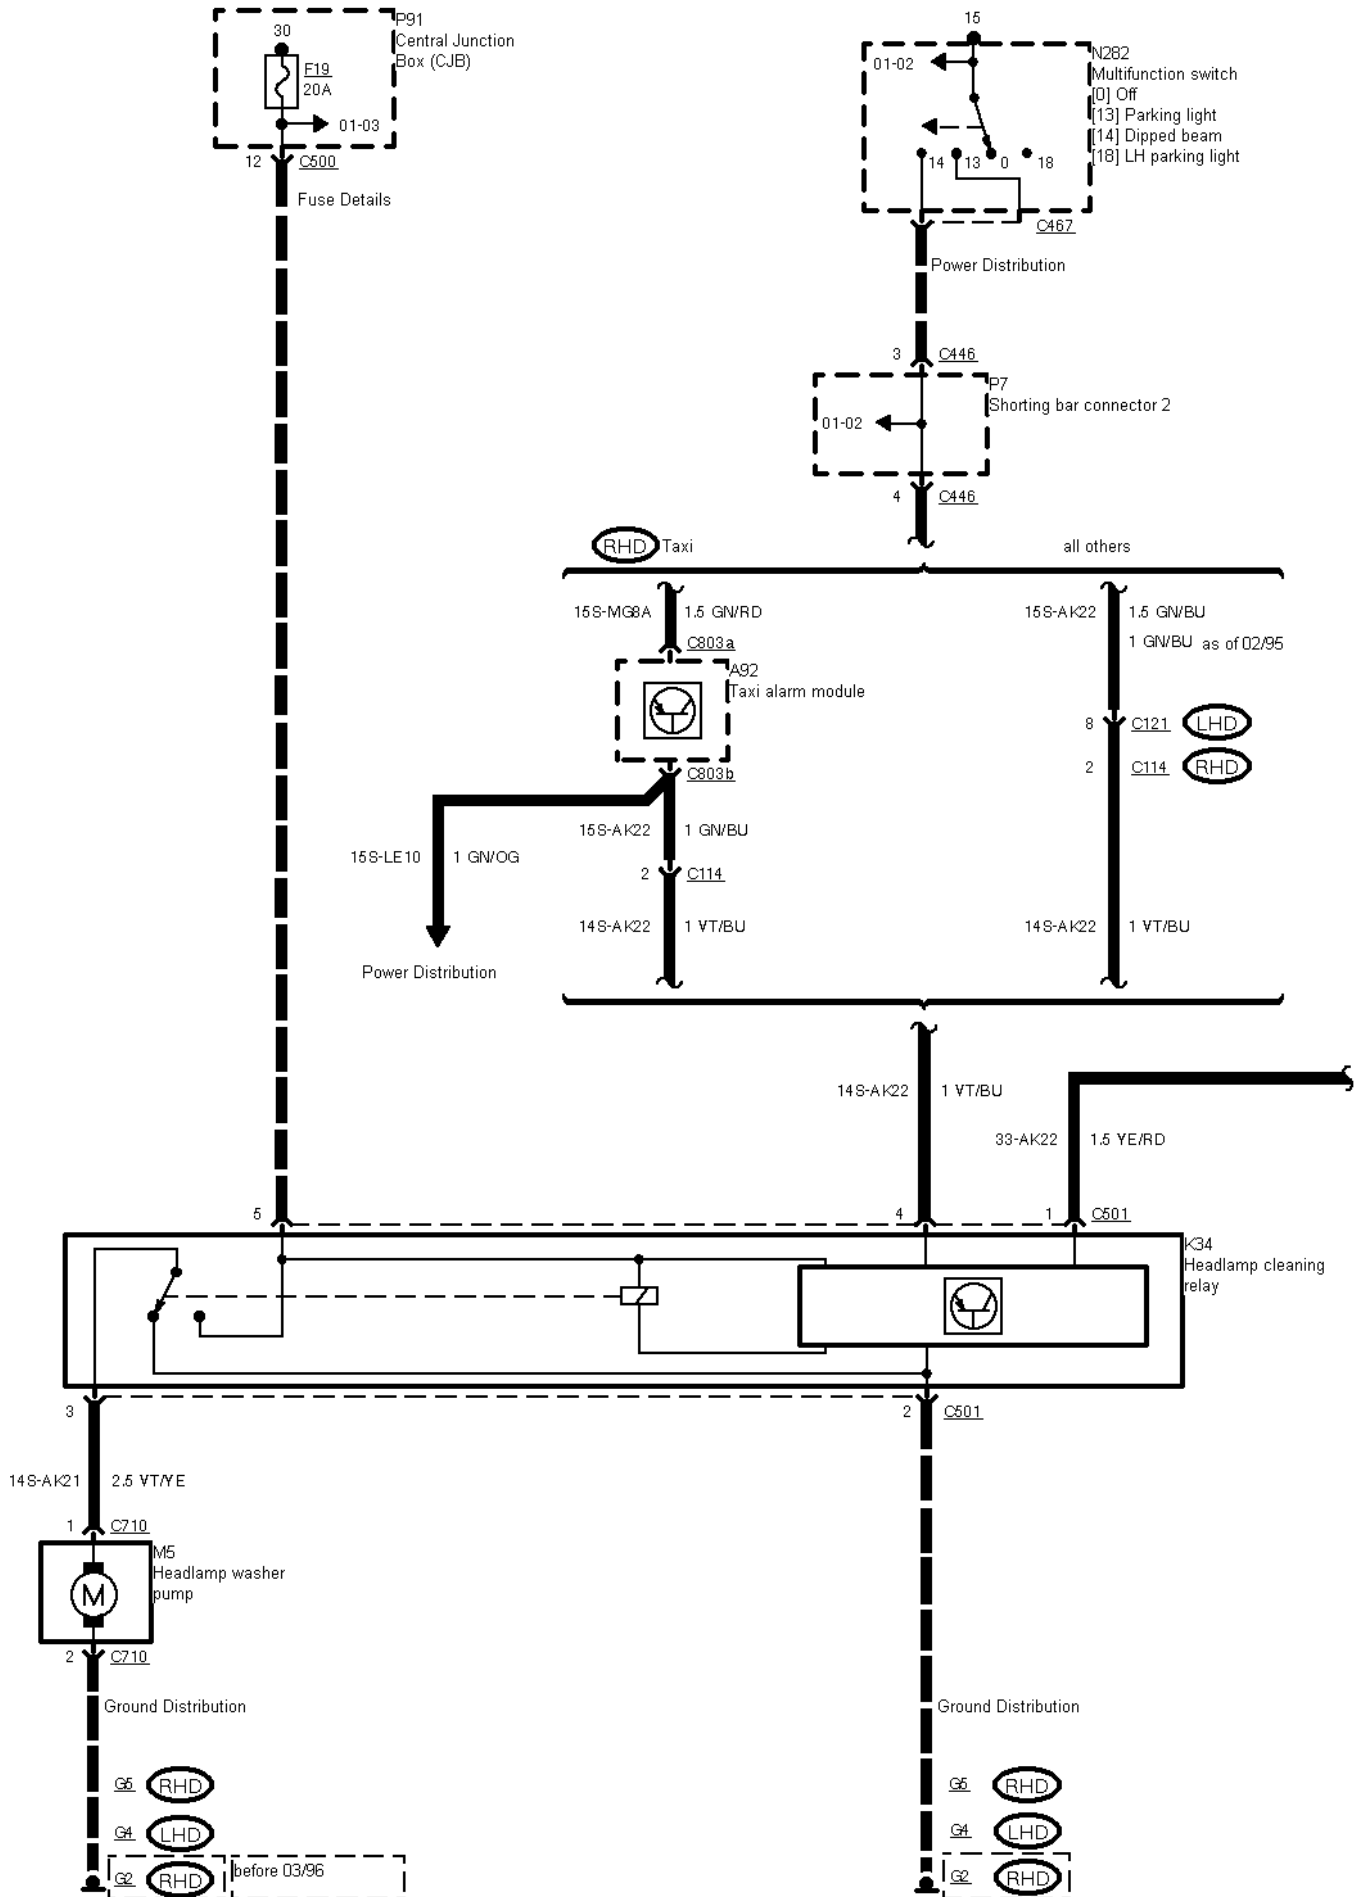

# 32-11-001 , Headlamp Washer

# 32-11-002 , Headlamp Washer