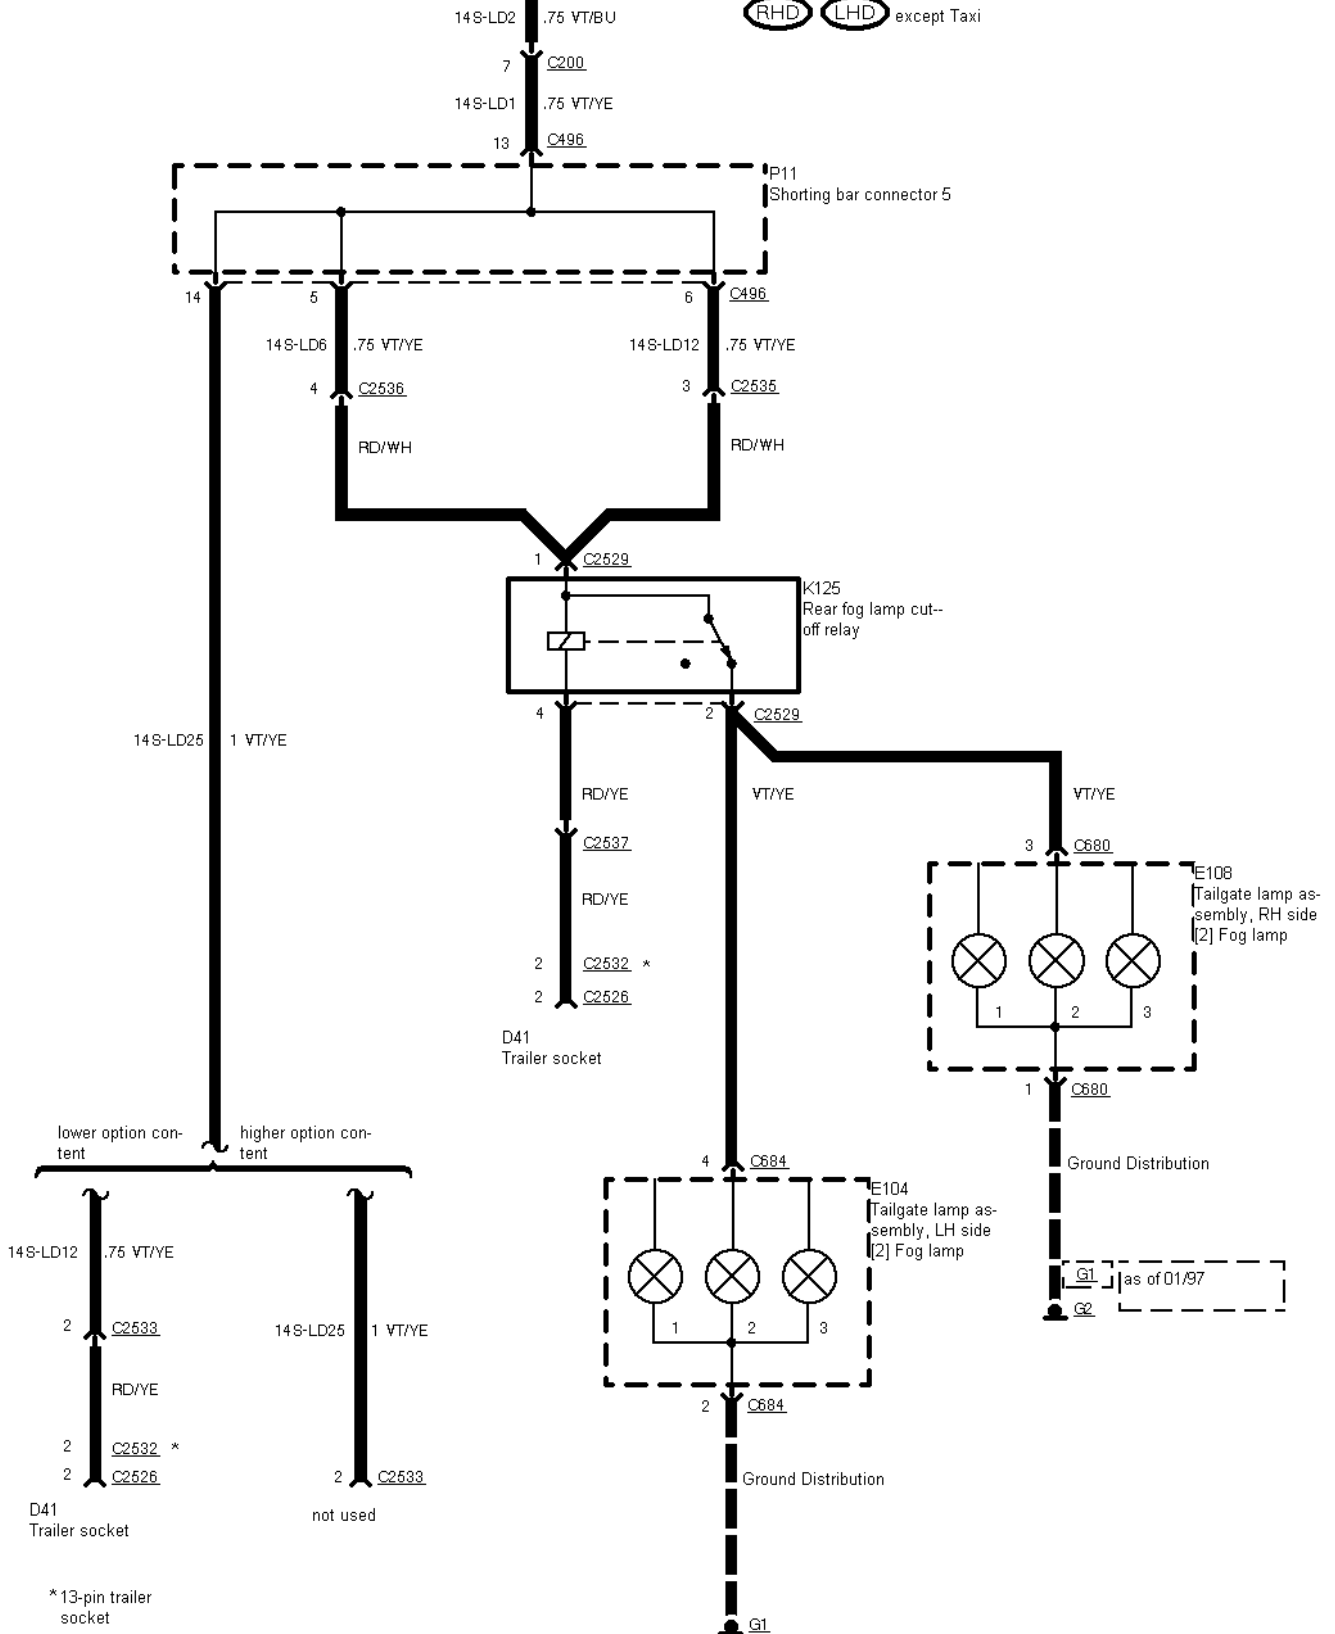

32-07-5 Front and rear fog lamps

32-07-008 , Fog Lamps , Notchback with trailer socket

32-07-2 rear fog lamps only

32-07-4 Front and rear fog lamps

32-07-5 Front and rear fog lamps

32-07-009 , Fog Lamps , Wagon with trailer socket

32-07-2 rear fog lamps only

32-07-4 Front and rear fog lamps

32-07-5 Front and rear fog lamps