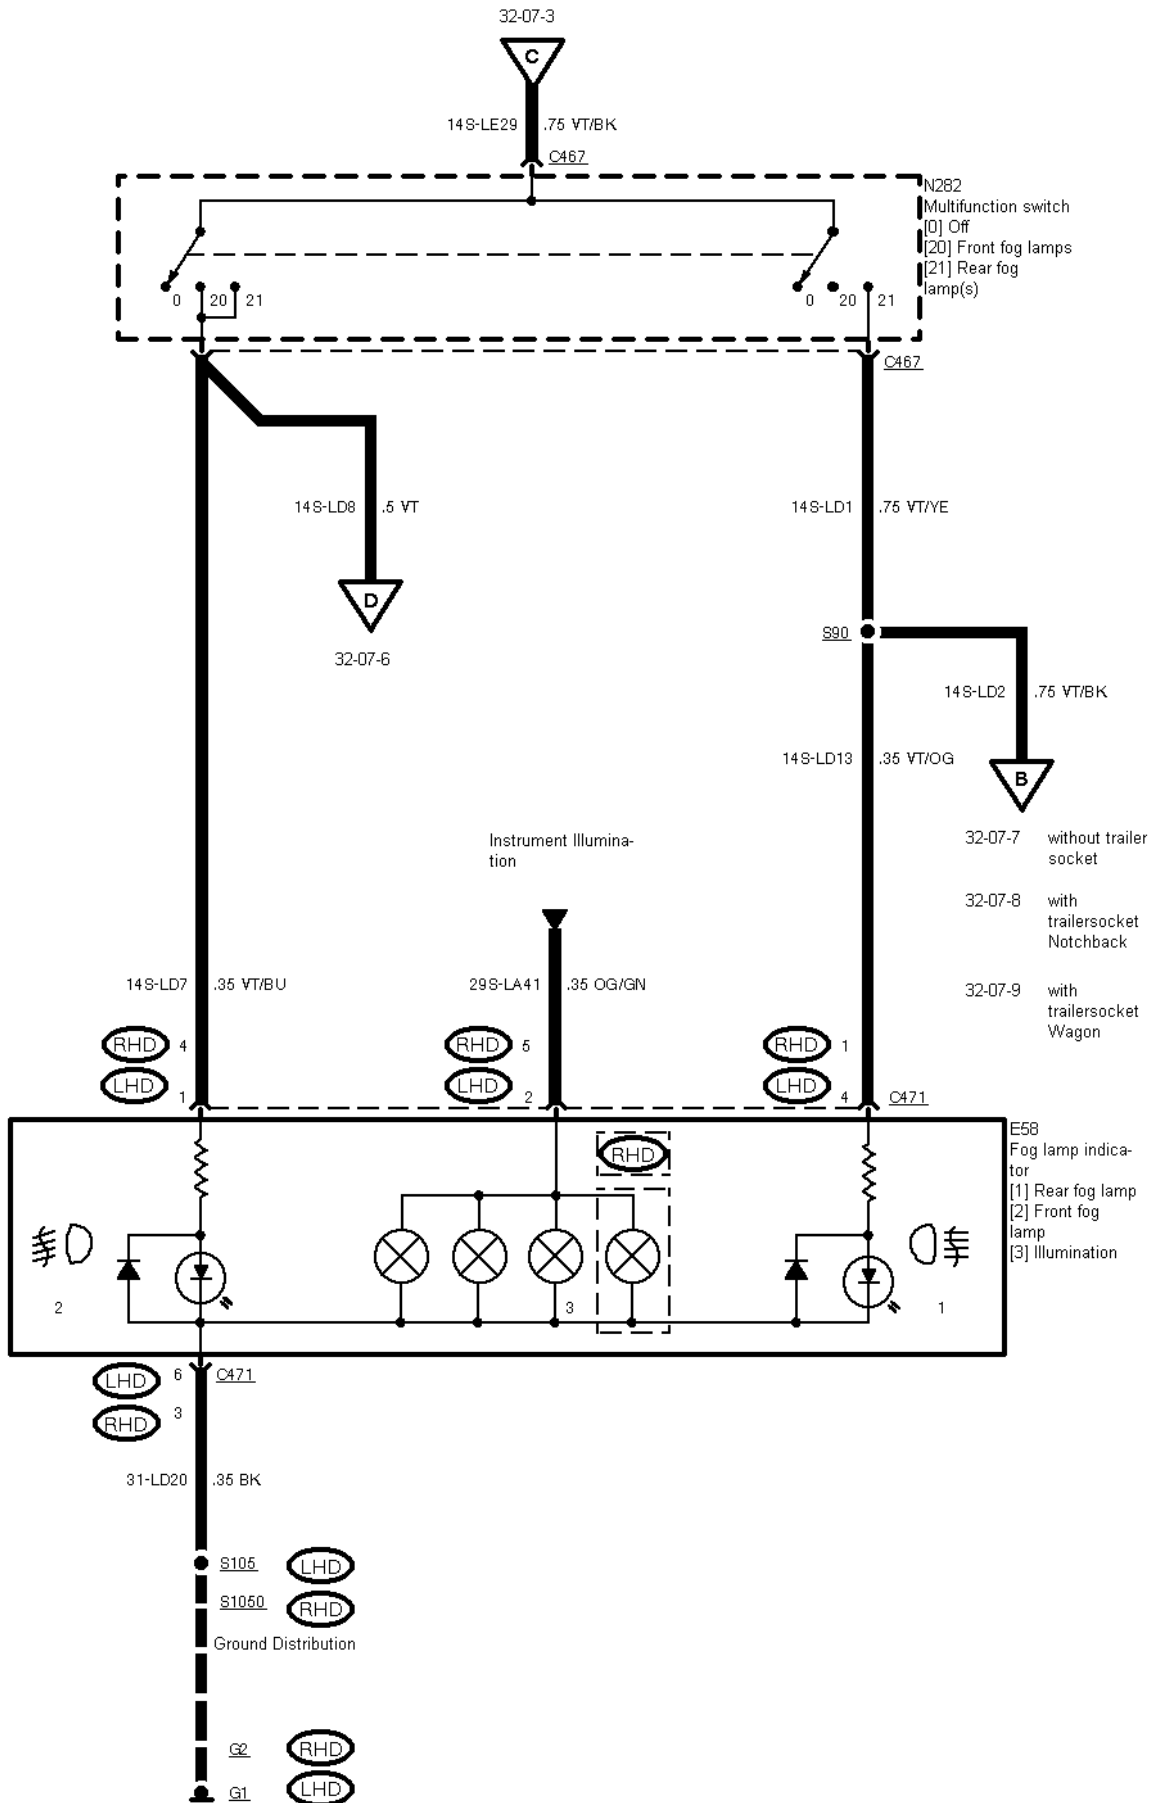

32-07-001 , Fog Lamps , Rear fog lamps only

32-07-002 , Fog Lamps , Rear fog lamps only

32-07-003 , Fog Lamps , Front and rear fog lamps

32-07-004 , Fog Lamps , Front and rear fog lamps

(N) (S) (FIN) (DK) (NL) , (LHD) Taxi

32-07-005 , Fog Lamps , Front and rear fog lamps

LHD except Taxi , RHD

32-07-006 , Fog Lamps , Front and rear fog lamps

32-07-007 , Fog Lamps , Without trailer socket

32-07-2 rear fog lamps only

32-07-4 Front and rear fog lamps

32-07-5 Front and rear fog lamps

32-07-008 , Fog Lamps , Notchback with trailer socket

32-07-2 rear fog lamps only

32-07-4 Front and rear fog lamps

32-07-5 Front and rear fog lamps

32-07-009 , Fog Lamps , Wagon with trailer socket