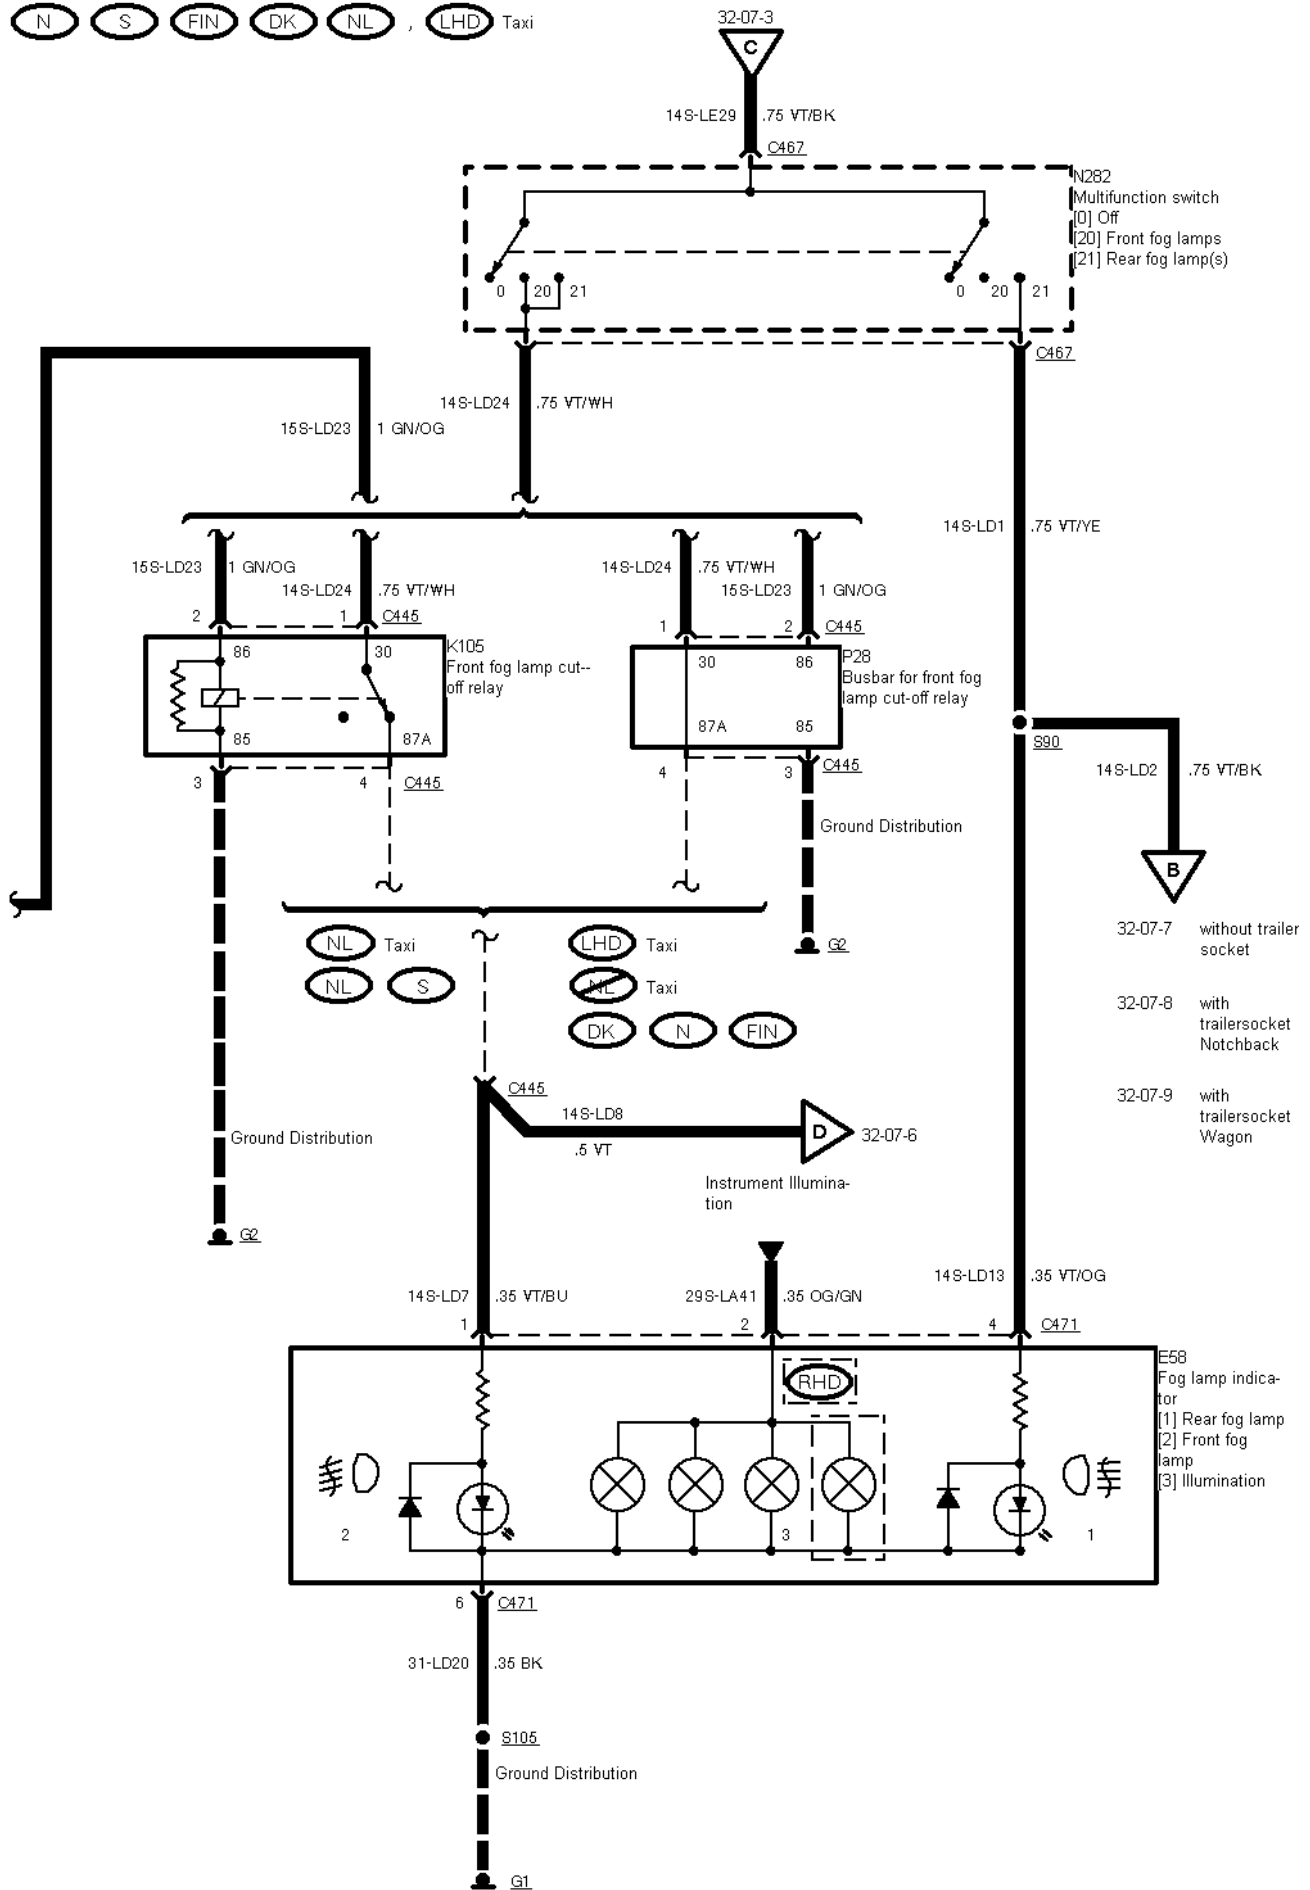

32-07-001 , Fog Lamps , Rear fog lamps only

32-07-002 , Fog Lamps , Rear fog lamps only

32-07-003 , Fog Lamps , Front and rear fog lamps

32-07-004 , Fog Lamps , Front and rear fog lamps

(N) (S) (FIN) (DK) (NL) , (LHD) Taxi

32-07-005 , Fog Lamps , Front and rear fog lamps

LHD except Taxi , RHD

32-07-006 , Fog Lamps , Front and rear fog lamps

32-07-007 , Fog Lamps , Without trailer socket

32-07-2 rear fog lamps only

32-07-4 Front and rear fog lamps

32-07-5 Front and rear fog lamps

32-07-008 , Fog Lamps , Notchback with trailer socket

32-07-2 rear fog lamps only

32-07-4 Front and rear fog lamps

32-07-5 Front and rear fog lamps

32-07-009 , Fog Lamps , Wagon with trailer socket