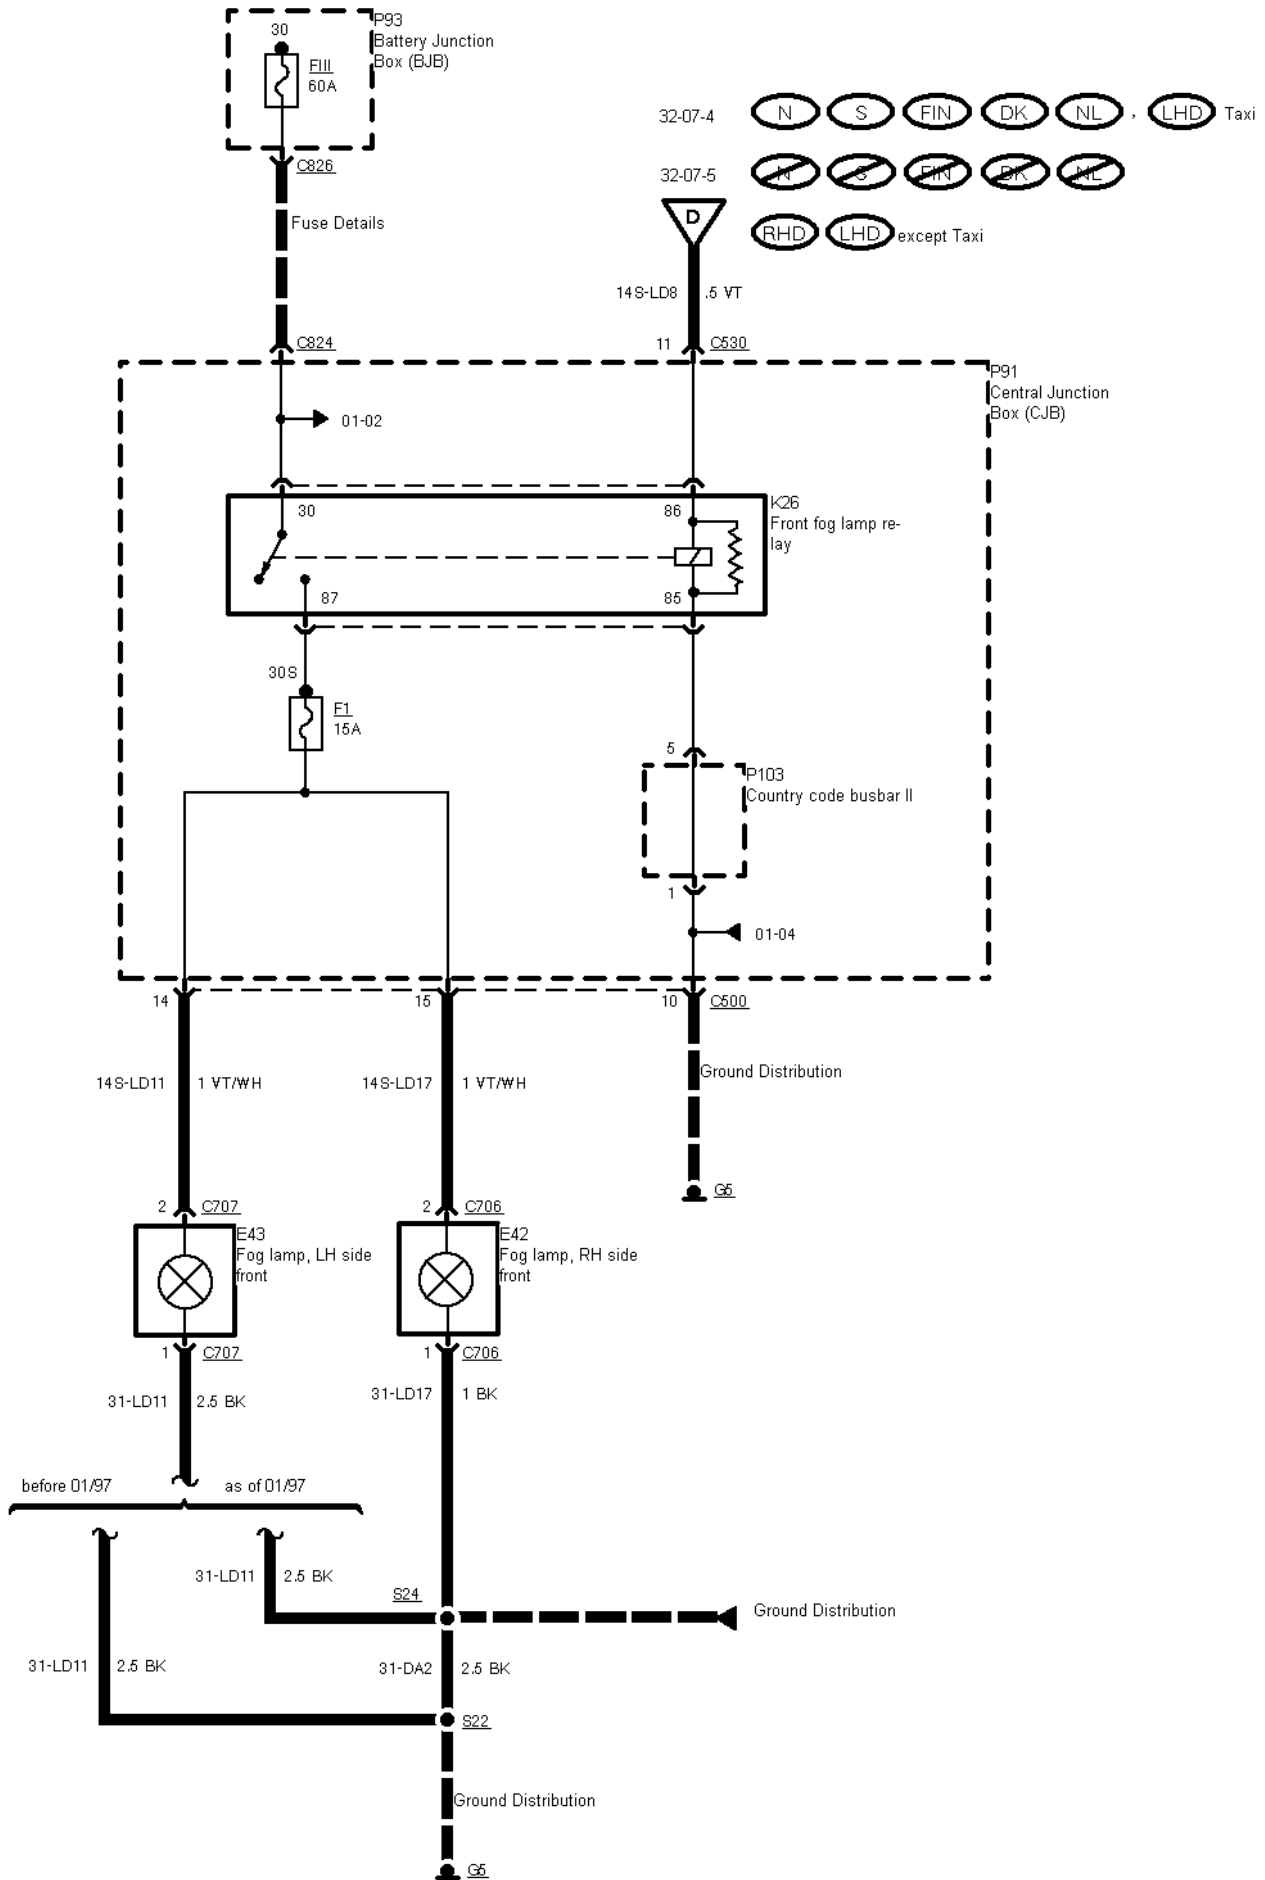

32-07-001 , Fog Lamps , Rear fog lamps only

32-07-002 , Fog Lamps , Rear fog lamps only

32-07-003 , Fog Lamps , Front and rear fog lamps

32-07-004 , Fog Lamps , Front and rear fog lamps

(N) (S) (FIN) (DK) (NL) , (LHD) Taxi

32-07-005 , Fog Lamps , Front and rear fog lamps

LHD except Taxi , RHD

32-07-006 , Fog Lamps , Front and rear fog lamps

32-07-007 , Fog Lamps , Without trailer socket

32-07-2 rear fog lamps only

32-07-4 Front and rear fog lamps

32-07-5 Front and rear fog lamps

32-07-008 , Fog Lamps , Notchback with trailer socket

32-07-2 rear fog lamps only

32-07-4 Front and rear fog lamps

32-07-5 Front and rear fog lamps

32-07-009 , Fog Lamps , Wagon with trailer socket