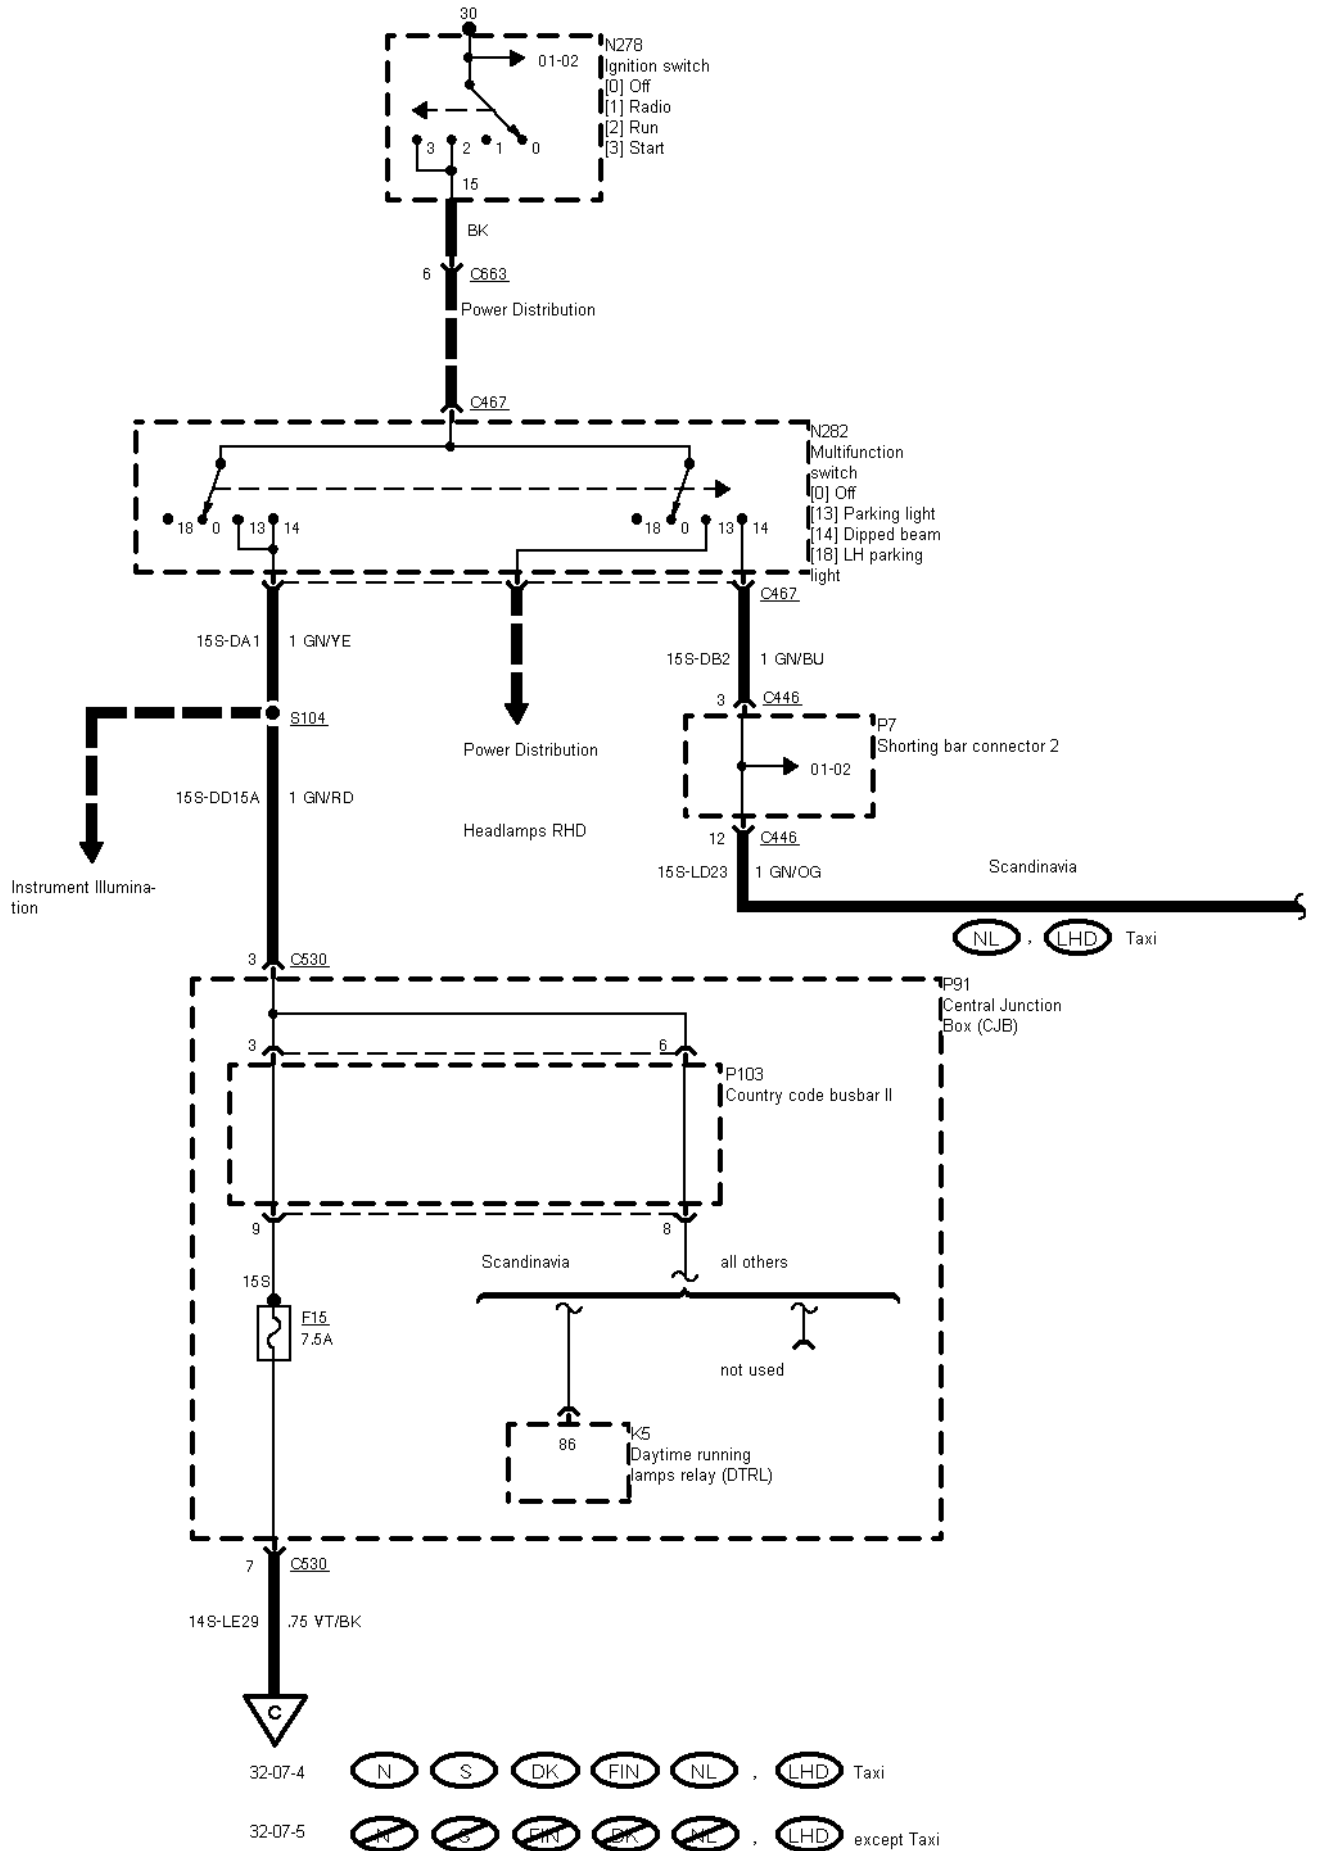

32-07-001 , Fog Lamps , Rear fog lamps only

32-07-002 , Fog Lamps , Rear fog lamps only

32-07-003 , Fog Lamps , Front and rear fog lamps

32-07-004 , Fog Lamps , Front and rear fog lamps

(N) (S) (FIN) (DK) (NL) , (LHD) Taxi

32-07-005 , Fog Lamps , Front and rear fog lamps

LHD except Taxi , RHD

32-07-006 , Fog Lamps , Front and rear fog lamps

32-07-007 , Fog Lamps , Without trailer socket

32-07-2 rear fog lamps only

32-07-4 Front and rear fog lamps

32-07-5 Front and rear fog lamps

32-07-008 , Fog Lamps , Notchback with trailer socket

32-07-2 rear fog lamps only

32-07-4 Front and rear fog lamps

32-07-5 Front and rear fog lamps

32-07-009 , Fog Lamps , Wagon with trailer socket