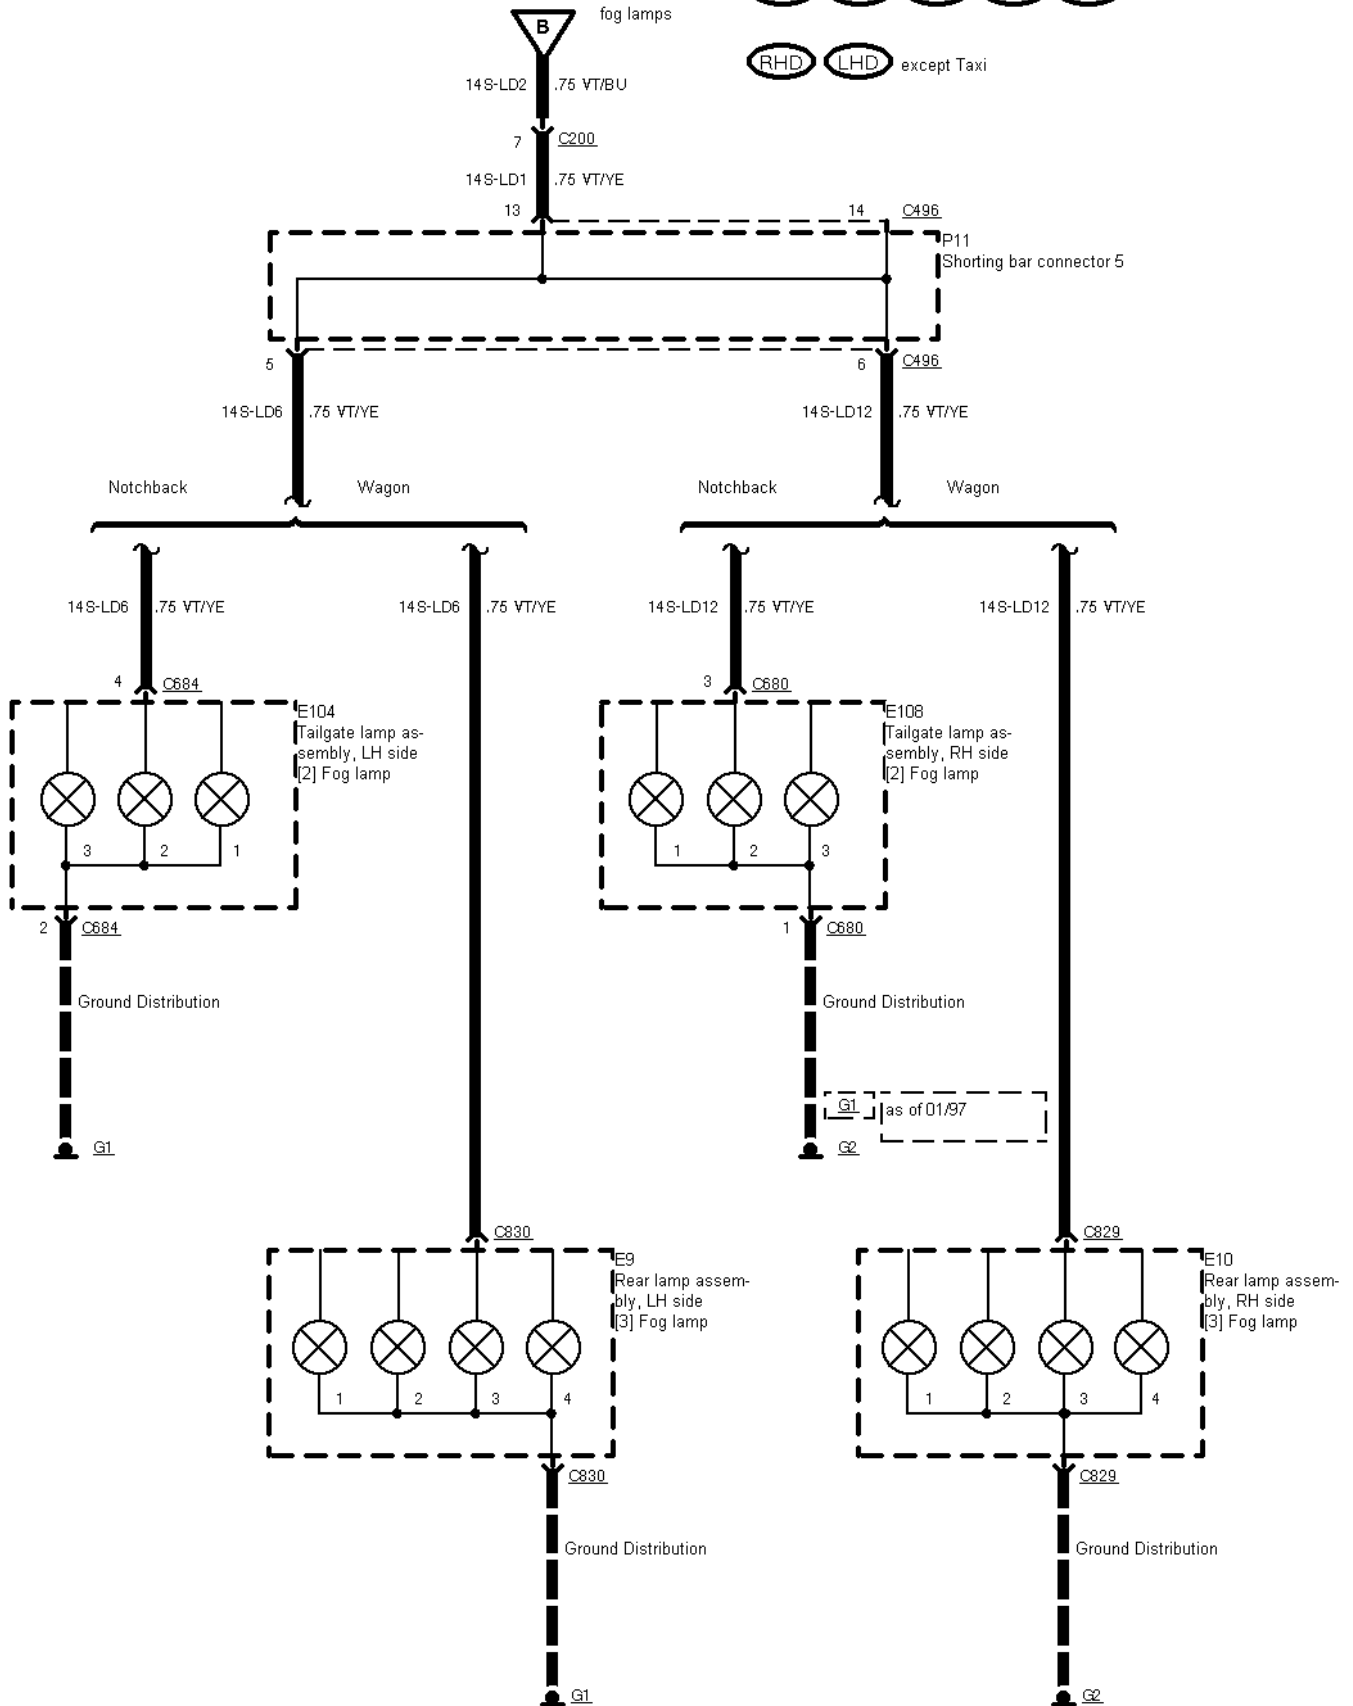

32-07-001 , Fog Lamps , Rear fog lamps only

32-07-002 , Fog Lamps , Rear fog lamps only

32-07-003 , Fog Lamps , Front and rear fog lamps

32-07-004 , Fog Lamps , Front and rear fog lamps

(N) (S) (FIN) (DK) (NL) , (LHD) Taxi

32-07-005 , Fog Lamps , Front and rear fog lamps

LHD except Taxi , RHD

32-07-006 , Fog Lamps , Front and rear fog lamps

32-07-007 , Fog Lamps , Without trailer socket

32-07-2 rear fog lamps only

32-07-4 Front and rear fog lamps

32-07-5 Front and rear fog lamps

32-07-008 , Fog Lamps , Notchback with trailer socket

32-07-2 rear fog lamps only

32-07-4 Front and rear fog lamps

32-07-5 Front and rear fog lamps

32-07-009 , Fog Lamps , Wagon with trailer socket