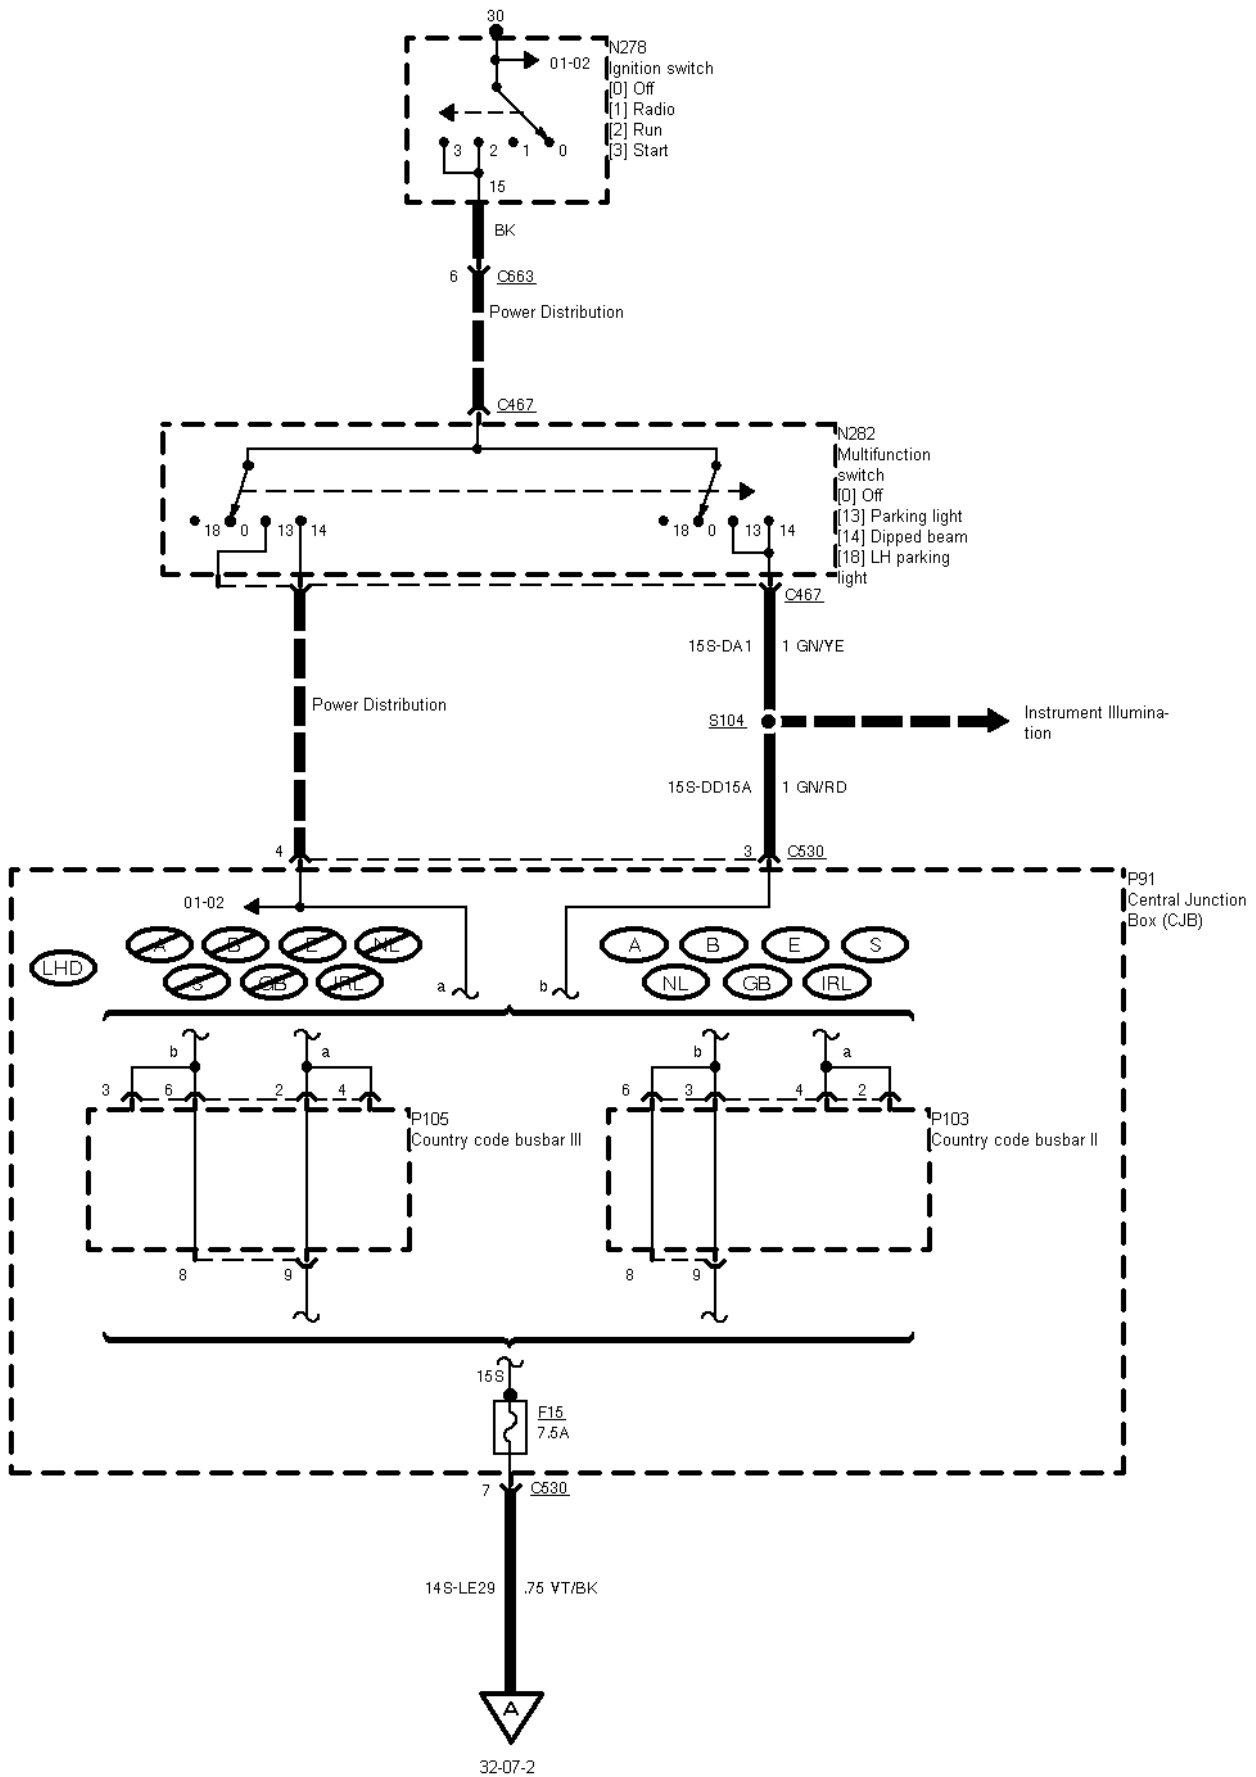

32-07-001 , Fog Lamps , Rear fog lamps only

32-07-002 , Fog Lamps , Rear fog lamps only

32-07-003 , Fog Lamps , Front and rear fog lamps

32-07-004 , Fog Lamps , Front and rear fog lamps

(N) (S) (FIN) (DK) (NL) , (LHD) Taxi

32-07-005 , Fog Lamps , Front and rear fog lamps

LHD except Taxi , RHD

32-07-006 , Fog Lamps , Front and rear fog lamps

32-07-007 , Fog Lamps , Without trailer socket

32-07-2 rear fog lamps only

32-07-4 Front and rear fog lamps

32-07-5 Front and rear fog lamps

32-07-008 , Fog Lamps , Notchback with trailer socket

32-07-2 rear fog lamps only

32-07-4 Front and rear fog lamps

32-07-5 Front and rear fog lamps

32-07-009 , Fog Lamps , Wagon with trailer socket