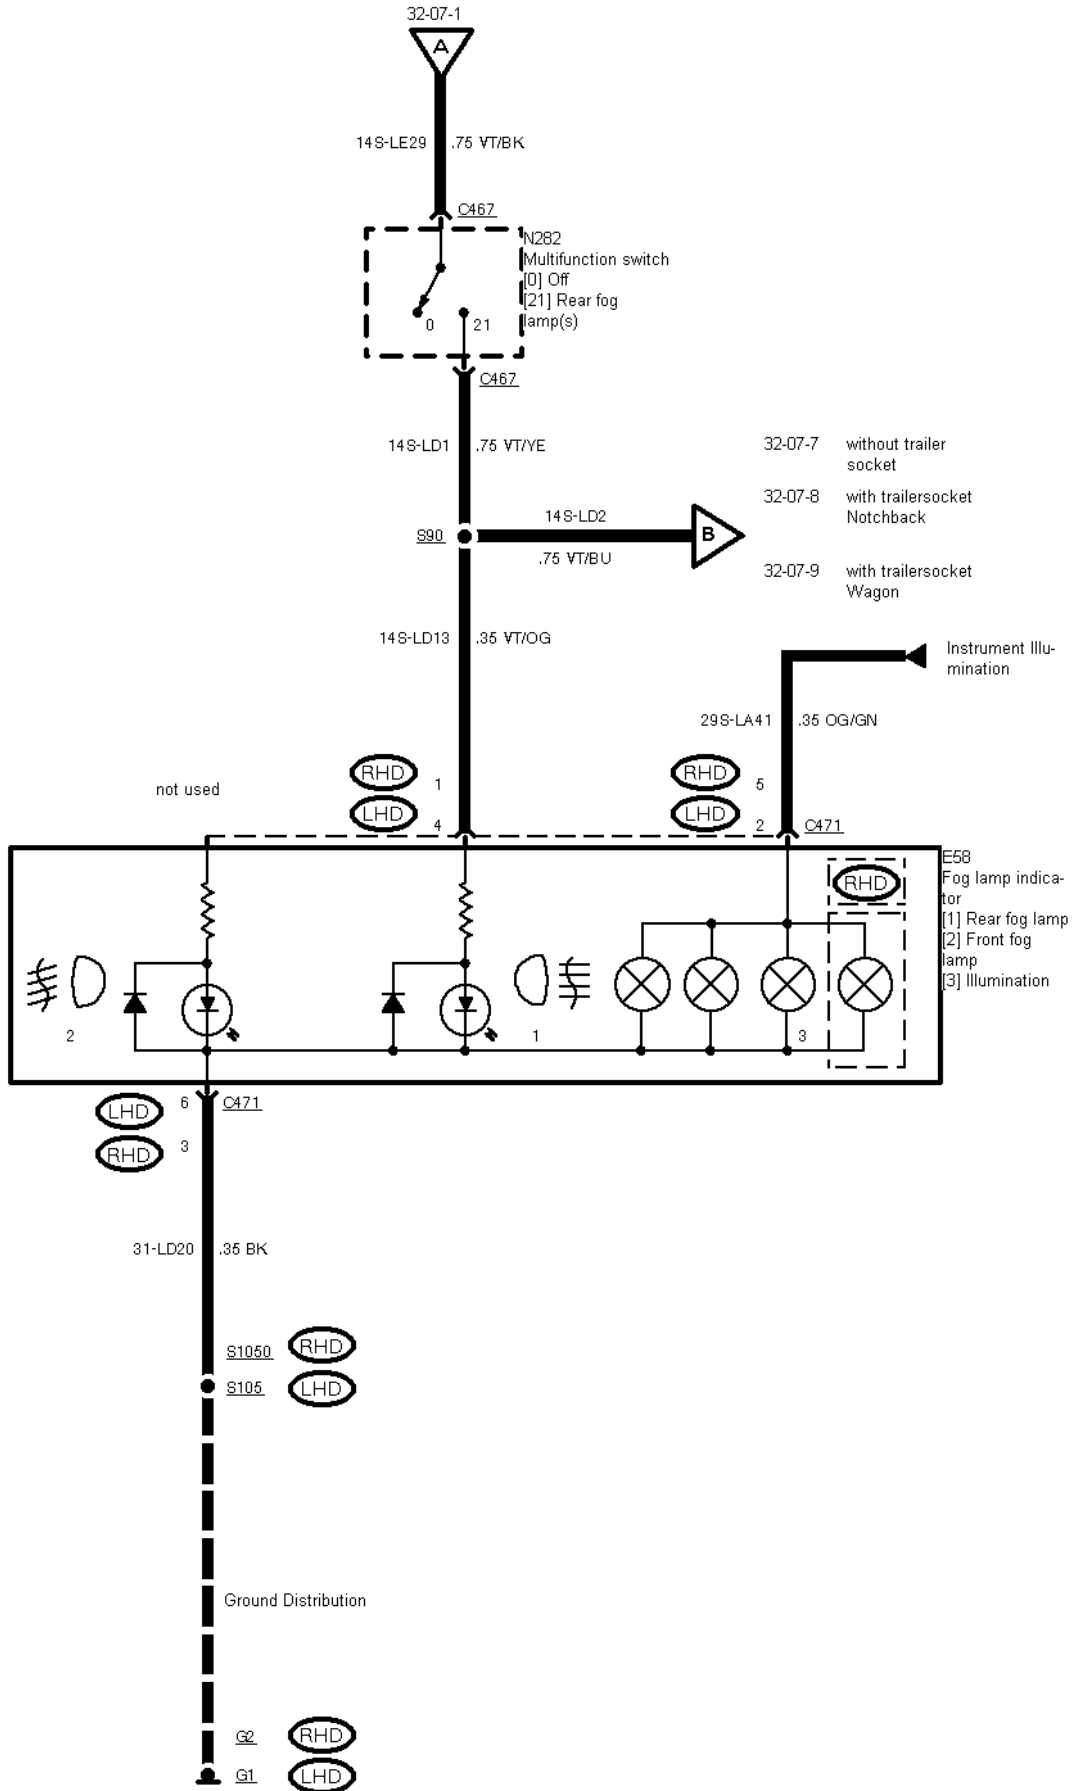

32-07-001 , Fog Lamps , Rear fog lamps only

32-07-002 , Fog Lamps , Rear fog lamps only

32-07-003 , Fog Lamps , Front and rear fog lamps

32-07-004 , Fog Lamps , Front and rear fog lamps

(N) (S) (FIN) (DK) (NL) , (LHD) Taxi

32-07-005 , Fog Lamps , Front and rear fog lamps

LHD except Taxi , RHD

32-07-006 , Fog Lamps , Front and rear fog lamps

32-07-007 , Fog Lamps , Without trailer socket

32-07-2 rear fog lamps only

32-07-4 Front and rear fog lamps

32-07-5 Front and rear fog lamps

32-07-008 , Fog Lamps , Notchback with trailer socket

32-07-2 rear fog lamps only

32-07-4 Front and rear fog lamps

32-07-5 Front and rear fog lamps

32-07-009 , Fog Lamps , Wagon with trailer socket