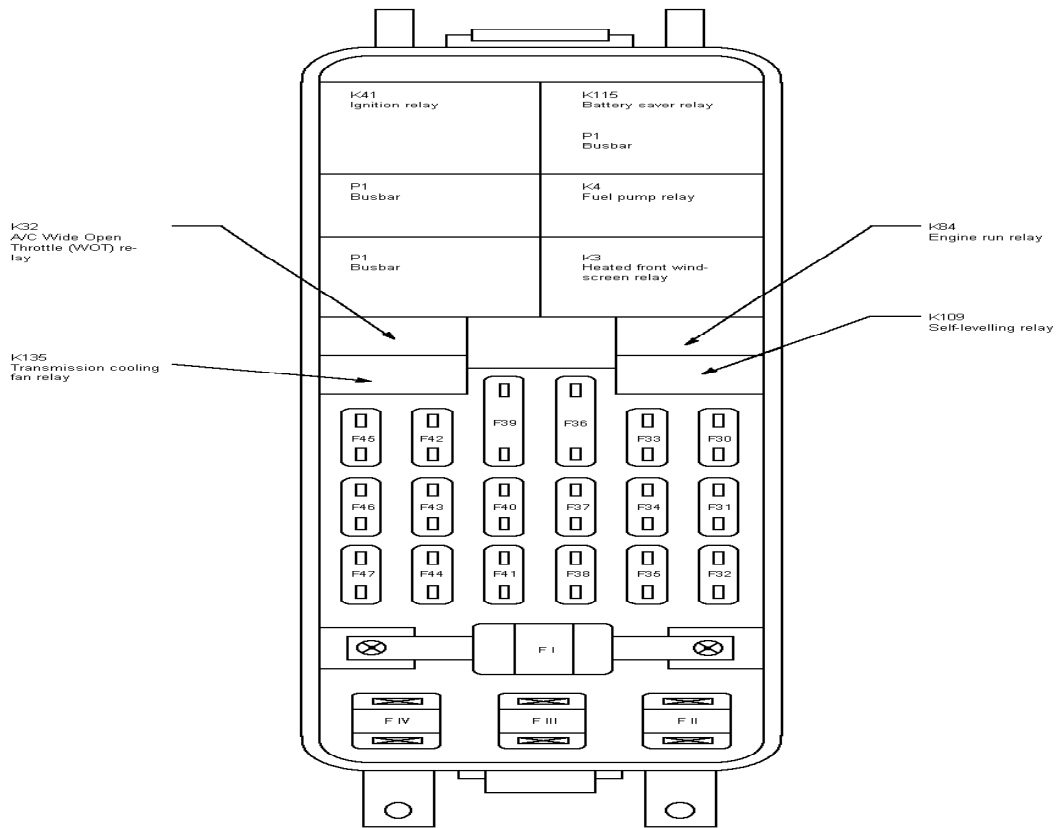

# Fuse and Relay Information

Battery Junction Box (BJB), top

Battery Junction Box (BJB), bottom

Central Junction Box (CJB), front

Central Junction Box (CJB), rear

Central Junction Box (CJB)

		Fuse number																	
		1	2	3	4	5	6	7	8	9	10	11	12	13	14	15	16	17	18
		15A	5A	10A	10A	10A	30A	25A	5A	15A	10A	10A	5A	20A	15A	7.5A	7.5A	7.5A	10A
33-03	Instrument Illumination			●													●		
33-04	Instrument Cluster																●	●	
33-05	Central Timer Module																		
33-06	Vehicle Speed Sensor																		
33-07	Speed Control														●	●	●		
33-08	Anti-theft Alarm								●								●	●	
33-09	Passive Anti-theft System (PATS)																		
33-10	Cigar Lighter/Clock																●	●	
33-11	De-icing																		
33-12	Taxi Equipment									●					●				
33-13	Park Position System														●				
34-01	Heating/Ventilation																		
34-02	Air Conditioning																●		
34-03	Air Conditioning (03/96 ->)																●		
34-04	Air Conditioning with SATC								●								●	●	
34-05	Air Conditioning with SATC (03/96 ->)								●								●	●	
38-01	Radio/Cassette			●					●								●	●	
38-02	Premium Sound CD/Amplifier								●								●		
40-01	Heated Seats								●										
40-02	Power Seats						●												
40-03	Power Seats with Memory						●									●			
40-04	Air Bags																●		
41-01	Central Door Locking								●								●		
41-02	Power Sunroof																●		
42-01	Power Windows																●		
42-02	Power Windows (02/95 @->)																●		
43-01	Power Mirrors																		
43-02	Power Mirrors with Module																		
43-03	Electro-Chromic Mirror															●	●		
43-04	Power Global Closing																●		
43-05	Trailer Adapter Socket															●			
		1	2	3	4	5	6	7	8	9	10	11	12	13	14	15	16	17	18
		15A	5A	10A	10A	10A	30A	25A	5A	15A	10A	10A	5A	20A	15A	7.5A	7.5A	7.5A	10A