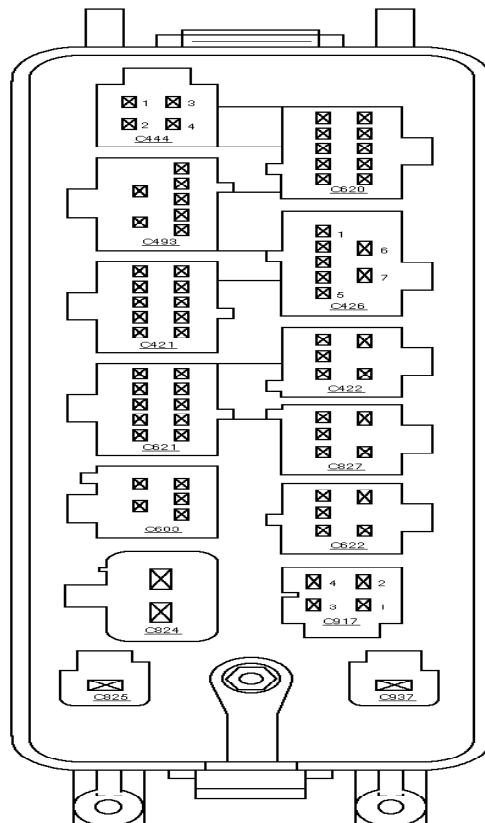

# Fuse and Relay Information

Battery Junction Box (BJB), top

Battery Junction Box (BJB), bottom

Central Junction Box (CJB), front

Central Junction Box (CJB), rear

Central Junction Box (CJB)

		Fuse number																	
		1	2	3	4	5	6	7	8	9	10	11	12	13	14	15	16	17	18
		15A	5A	10A	10A	10A	30A	25A	5A	15A	10A	10A	5A	20A	15A	7.5A	7.5A	7.5A	10A
33-03	Instrument Illumination			●													●		
33-04	Instrument Cluster																●	●	
33-05	Central Timer Module																		
33-06	Vehicle Speed Sensor																		
33-07	Speed Control														●	●	●		
33-08	Anti-theft Alarm								●								●	●	
33-09	Passive Anti-theft System (PATS)																		
33-10	Cigar Lighter/Clock																●	●	
33-11	De-icing																		
33-12	Taxi Equipment									●					●				
33-13	Park Position System														●				
34-01	Heating/Ventilation																		
34-02	Air Conditioning																●		
34-03	Air Conditioning (03/96 ->)																●		
34-04	Air Conditioning with SATC								●								●	●	
34-05	Air Conditioning with SATC (03/96 ->)								●								●	●	
38-01	Radio/Cassette			●					●								●	●	
38-02	Premium Sound CD/Amplifier								●								●		
40-01	Heated Seats								●										
40-02	Power Seats						●												
40-03	Power Seats with Memory						●									●			
40-04	Air Bags																●		
41-01	Central Door Locking								●								●		
41-02	Power Sunroof																●		
42-01	Power Windows																●		
42-02	Power Windows (02/95 @->)																●		
43-01	Power Mirrors																		
43-02	Power Mirrors with Module																		
43-03	Electro-Chromic Mirror															●	●		
43-04	Power Global Closing																●		
43-05	Trailer Adapter Socket															●			
		1	2	3	4	5	6	7	8	9	10	11	12	13	14	15	16	17	18
		15A	5A	10A	10A	10A	30A	25A	5A	15A	10A	10A	5A	20A	15A	7.5A	7.5A	7.5A	10A