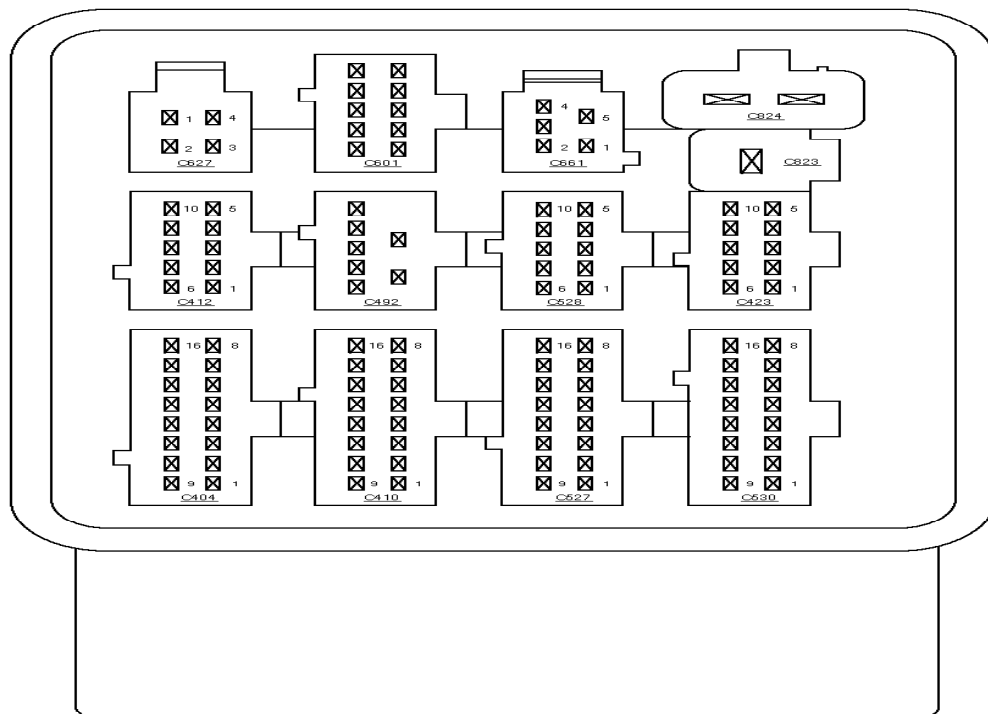

# Fuse and Relay Information

Battery Junction Box (BJB), top

Battery Junction Box (BJB), bottom

Central Junction Box (CJB), front

Central Junction Box (CJB), rear

Central Junction Box (CJB)

		Fuse number																	
		1	2	3	4	5	6	7	8	9	10	11	12	13	14	15	16	17	18
		15A	5A	10A	10A	10A	30A	25A	5A	15A	10A	10A	5A	20A	15A	7.5A	7.5A	7.5A	10A
33-03	Instrument Illumination			●													●		
33-04	Instrument Cluster																●	●	
33-05	Central Timer Module																		
33-06	Vehicle Speed Sensor																		
33-07	Speed Control														●	●	●		
33-08	Anti-theft Alarm								●								●	●	
33-09	Passive Anti-theft System (PATS)																		
33-10	Cigar Lighter/Clock																●	●	
33-11	De-icing																		
33-12	Taxi Equipment									●					●				
33-13	Park Position System														●				
34-01	Heating/Ventilation																		
34-02	Air Conditioning																●		
34-03	Air Conditioning (03/96 ->)																●		
34-04	Air Conditioning with SATC								●								●	●	
34-05	Air Conditioning with SATC (03/96 ->)								●								●	●	
38-01	Radio/Cassette			●					●								●	●	
38-02	Premium Sound CD/Amplifier								●								●		
40-01	Heated Seats								●										
40-02	Power Seats						●												
40-03	Power Seats with Memory						●									●			
40-04	Air Bags																●		
41-01	Central Door Locking								●								●		
41-02	Power Sunroof																●		
42-01	Power Windows																●		
42-02	Power Windows (02/95 @->)																●		
43-01	Power Mirrors																		
43-02	Power Mirrors with Module																		
43-03	Electro-Chromic Mirror															●	●		
43-04	Power Global Closing																●		
43-05	Trailer Adapter Socket															●			
		1	2	3	4	5	6	7	8	9	10	11	12	13	14	15	16	17	18
		15A	5A	10A	10A	10A	30A	25A	5A	15A	10A	10A	5A	20A	15A	7.5A	7.5A	7.5A	10A