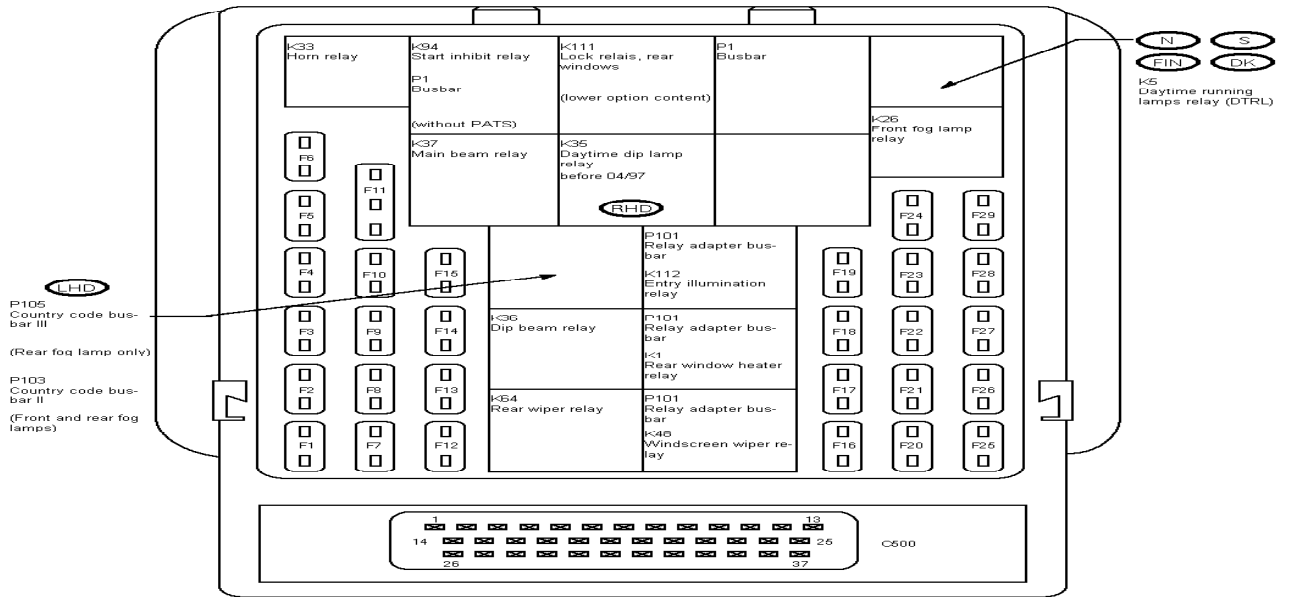

# Fuse and Relay Information

Battery Junction Box (BJB), top

Battery Junction Box (BJB), bottom

Central Junction Box (CJB), front

Central Junction Box (CJB), rear

Central Junction Box (CJB)

		Fuse number																	
		1	2	3	4	5	6	7	8	9	10	11	12	13	14	15	16	17	18
		15A	5A	10A	10A	10A	30A	25A	5A	15A	10A	10A	5A	20A	15A	7.5A	7.5A	7.5A	10A
33-03	Instrument Illumination			●													●		
33-04	Instrument Cluster																●	●	
33-05	Central Timer Module																		
33-06	Vehicle Speed Sensor																		
33-07	Speed Control														●	●	●		
33-08	Anti-theft Alarm								●								●	●	
33-09	Passive Anti-theft System (PATS)																		
33-10	Cigar Lighter/Clock																●	●	
33-11	De-icing																		
33-12	Taxi Equipment									●					●				
33-13	Park Position System														●				
34-01	Heating/Ventilation																		
34-02	Air Conditioning																●		
34-03	Air Conditioning (03/96 ->)																●		
34-04	Air Conditioning with SATC								●								●	●	
34-05	Air Conditioning with SATC (03/96 ->)								●								●	●	
38-01	Radio/Cassette			●					●								●	●	
38-02	Premium Sound CD/Amplifier								●								●		
40-01	Heated Seats								●										
40-02	Power Seats						●												
40-03	Power Seats with Memory						●									●			
40-04	Air Bags																●		
41-01	Central Door Locking								●								●		
41-02	Power Sunroof																●		
42-01	Power Windows																●		
42-02	Power Windows (02/95 @->)																●		
43-01	Power Mirrors																		
43-02	Power Mirrors with Module																		
43-03	Electro-Chromic Mirror															●	●		
43-04	Power Global Closing																●		
43-05	Trailer Adapter Socket															●			
		1	2	3	4	5	6	7	8	9	10	11	12	13	14	15	16	17	18
		15A	5A	10A	10A	10A	30A	25A	5A	15A	10A	10A	5A	20A	15A	7.5A	7.5A	7.5A	10A